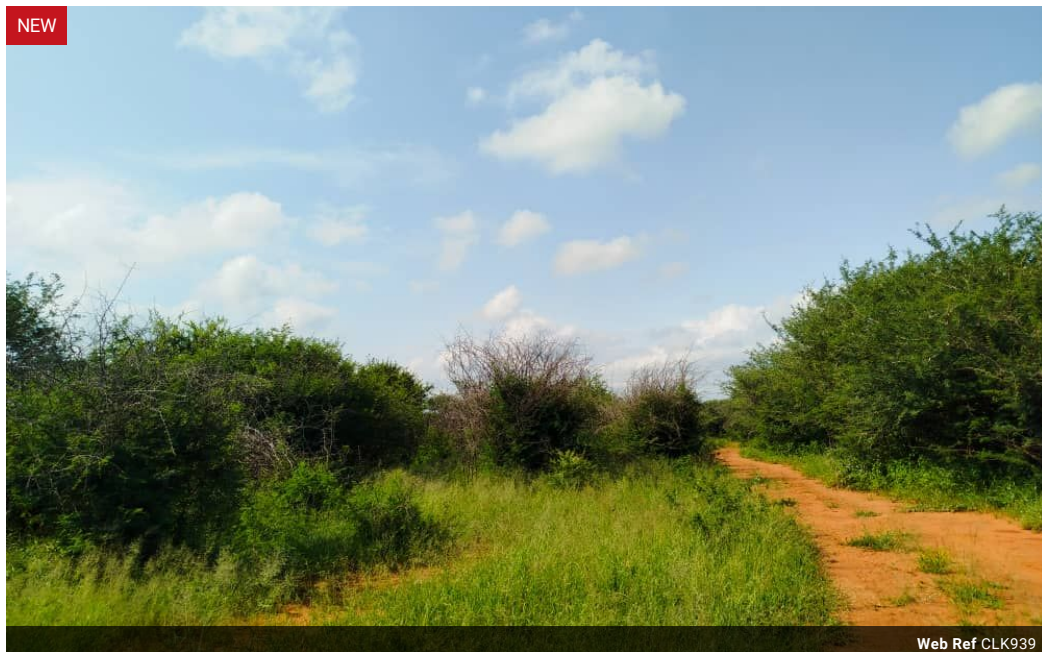

Lebe Kgosidialwa
+267 72 553 786
lebe.kgosidialwa@seeff.com

Palma Mokibe
+267 76 450 393

palma.mokibe@seeff.com

Contact Botswana

267 3939372

Plot 43173 Phakalane, Gaborone
393 9372

NEW