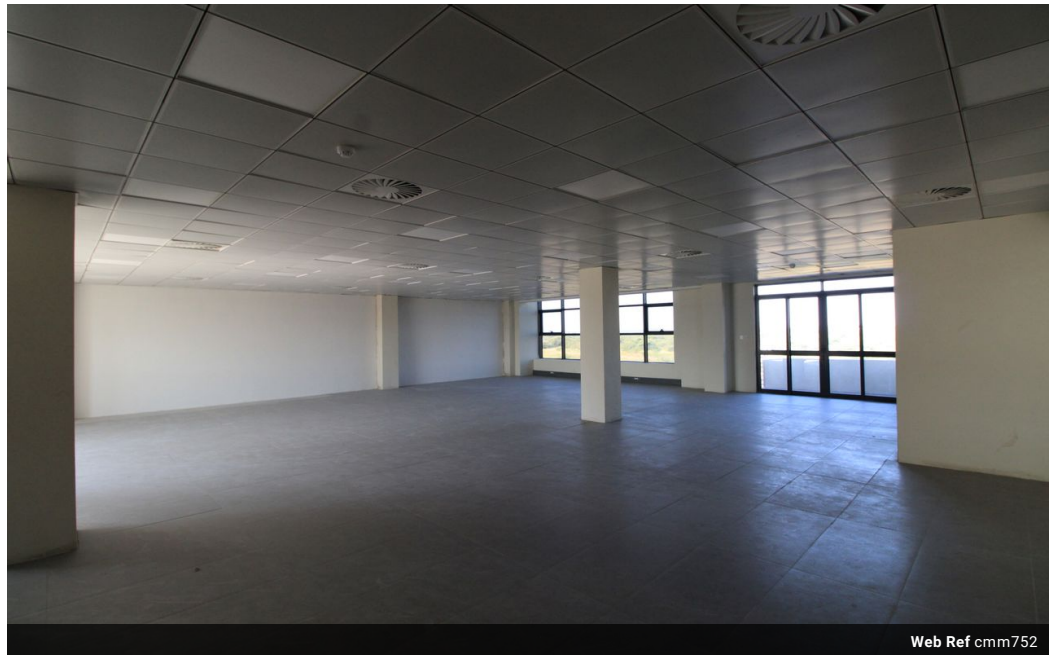

Letso Palai
+267 77 075 986
letso.palai@seeff.com

Contact Botswana

267 3939372

Plot 43173 Phakalane, Gaborone
393 9372

Web Ref cmm752

BWP28,892 pm

Gross Monthly Rental BWP28,892 Excl. VAT

0 0

233m² Office To Let in Block 10

Features

Zoning Commercial

Sizes

Floor Size 233m²