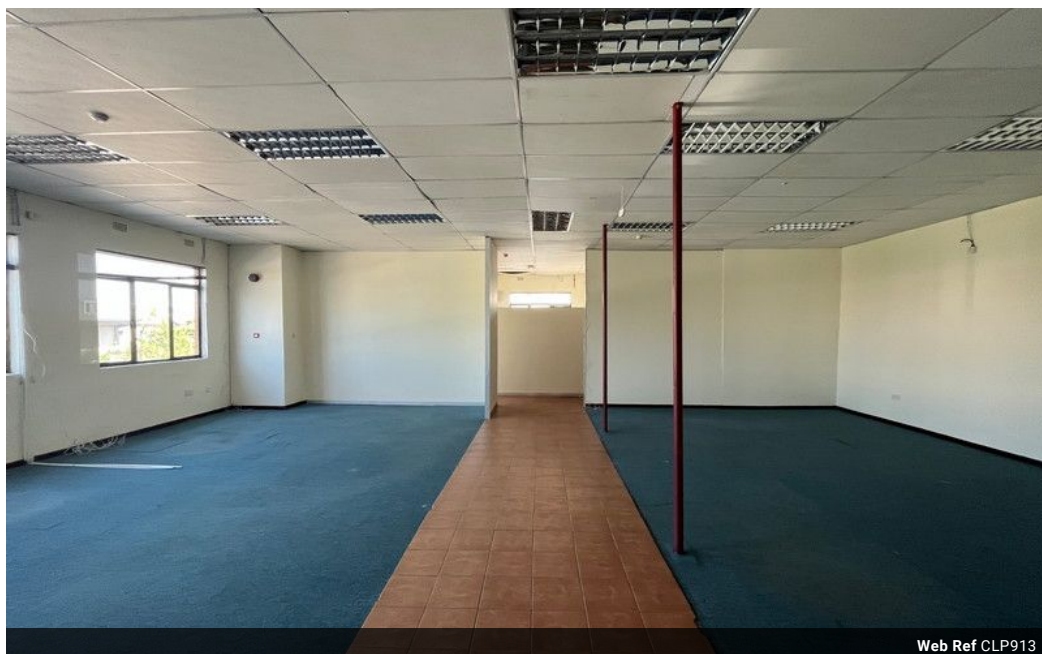

Letso Palai
+267 77 075 986
letso.palai@seeff.com

Lebe Kgosidialwa
+267 72 553 786

lebe.kgosidialwa@seeff.com

Contact Botswana

267 3939372

Plot 43173 Phakalane, Gaborone
393 9372

Web Ref CLP913

BWP10,000 pm

Gross Monthly Rental BWP10,000 Excl. VAT

0 0

Offices in central location

CLP913

Features

Zoning Commercial

Exterior Security Yes

Sizes
Floor Size 120m²