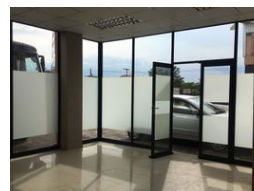

Web Ref CKB663

BWP5,800,000

0 0

Industrial Property in Palapye

Warehouses in palapye, 5 stand alone units , each consisting of a warehouse, reception, kitchennette and ablution block. Sizes

Features

Zoning Industrial

Sizes

Floor Size 450m²
Land Size 4,000m²

Extras

Price negotiable