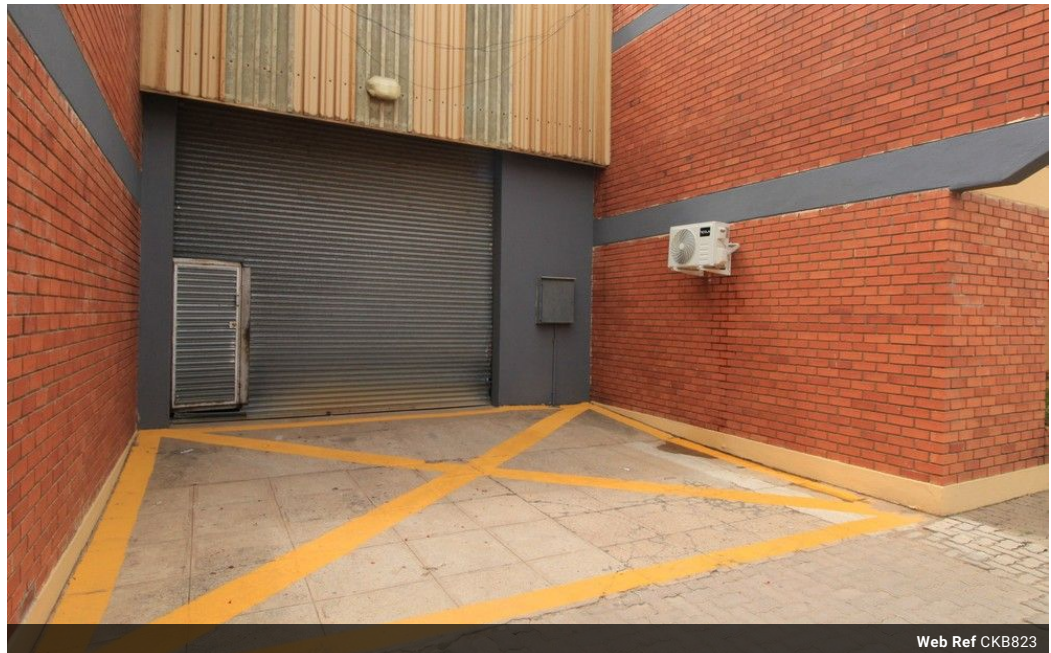

Letso Palai
+267 77 075 986
letso.palai@seeff.com

Lebe Kgosidialwa
+267 72 553 786

lebe.kgosidialwa@seeff.com

Contact Botswana

267 3939372

Plot 43173 Phakalane, Gaborone
393 9372

BWP26,226 pm

Gross Monthly Rental BWP26,226 Excl. VAT

0 0

582m² Warehouse To Let in Gaborone West Industrial

Features

Zoning Industrial

Exterior
Security

Yes

Sizes

Floor Size

582m²