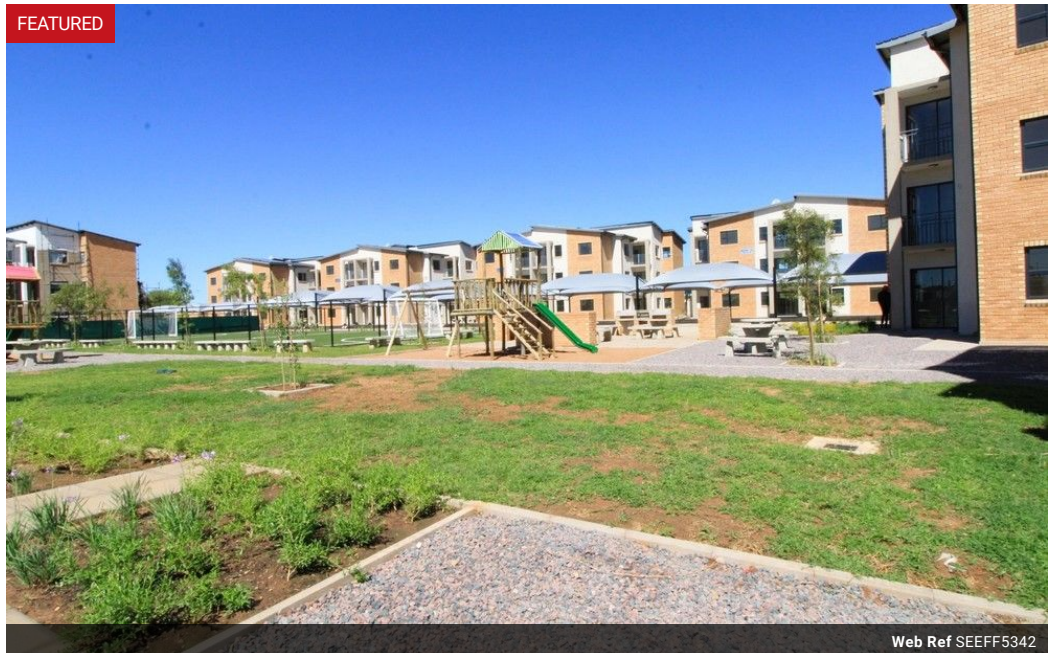

Kim Bekker
+267 71 630 755
kim.bekker@seeff.com

Lebe Kgosidialwa
+267 72 553 786

lebe.kgosidialwa@seeff.com

Palma Mokibe
+267 76 450 393

palma.mokibe@seeff.com

Contact Botswana

267 3939372

Plot 43173 Phakalane, Gaborone
393 9372

FEATURED

Web Ref SEEFF5342

Seriti Estate

Apartments (240)
From BWP730,000
Size from 55m² to 57m²

2 Bedroomed Apartments adjacent to Bokamoso Hospital Mmopane (ext Mogoditshane)

Located in Mmopane, Botswana - Seriti Estate offers 4 types of units aimed at both individuals and families. These apartments are nested into 12 units per block reaching 3 stories in height.

The modern finishes on the building boast an exciting combination between brick and plaster. All units have 2 bedrooms, one bathroom.

A key element included into the development is the two plan types that accompany paraplegics.

This considerate touch has units that are identical to the standard units except for:

- The bathroom doors that close outwards
- Grab rails within the bathroom

This offers an exciting prospect for families who have...

Features

- ✓ Located in Mmopane, Botswana - Seriti Estate offers 4 types of units aimed at both individuals and families. These apartments are nested into 12 units per block reaching 3 stories in height.
- ✓ The modern finishes on the building boast an exciting combination between brick and plaster. All units have 2 bedrooms, one bathroom.
- ✓ A key element included into the development is the two plan types that accompany paraplegics.
- ✓ This considerate touch has units that are identical to the standard units except ...