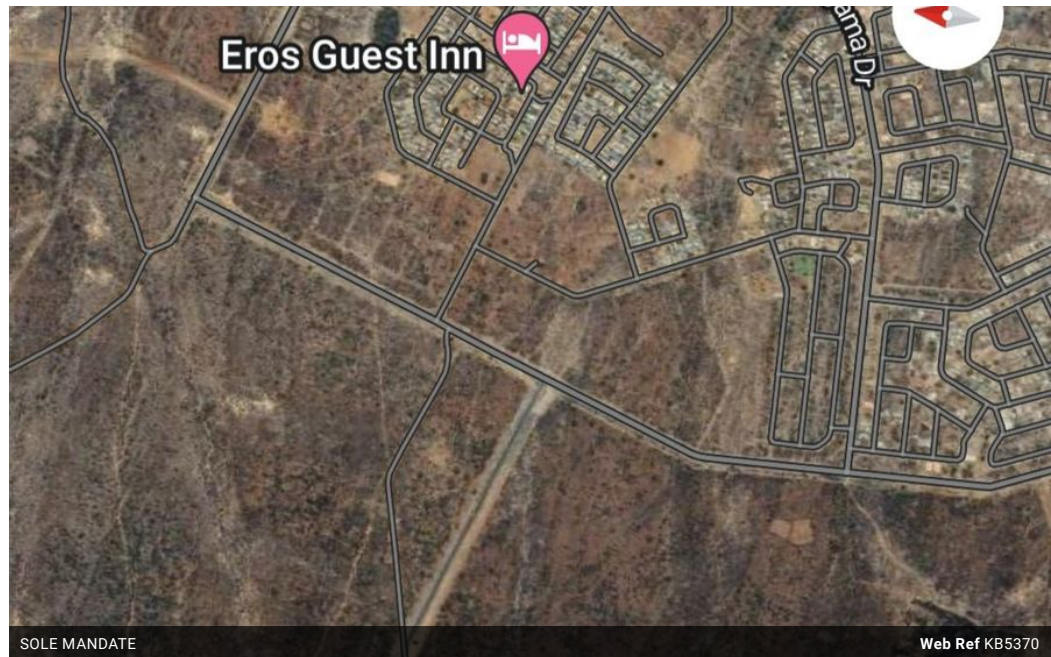

Kim Bekker
+267 71 630 755
kim.bekker@seeff.com

Sego Ramolefhe
+267 77 123 889

segomotso.ramolefhe@seeff.com

Contact Botswana

267 3939372

Plot 43173 Phakalane, Gaborone
393 9372

BWP486,730

48,673m² Vacant Land For Sale in Francistown Central

4,8673m² freehold plot for sale in Shashe Mooke close to Shashe Mooke Primary school.

Features