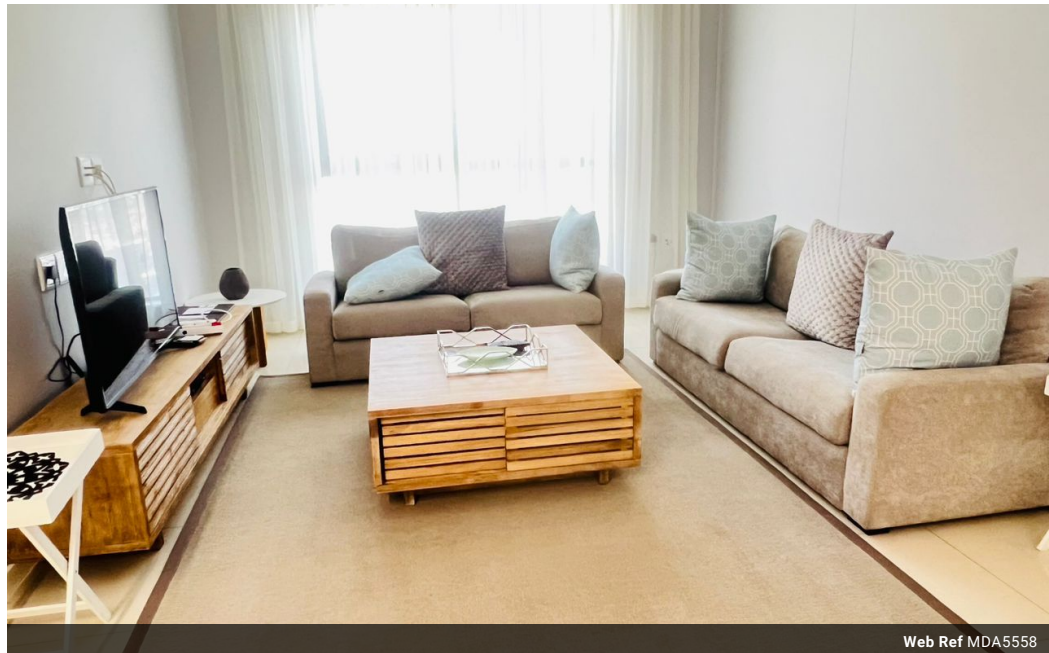

Maria De Angelis
+267 72 469 838
maria.deangelis@seeff.com

Sego Ramolefhe
+267 77 123 889

segomotso.ramolefhe@seeff.com

Contact Botswana

267 3939372

Plot 43173 Phakalane, Gaborone
393 9372