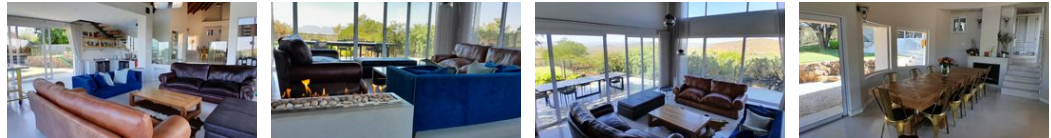

Web Ref GK5803

BWP10,000,000

5 4 2

Breathtaking Bush Living with Stunning Views

GK5803

Experience the magic of nature and modern luxury in this exquisite bush property. Drive up the long paved driveway to an inviting arrival at this beautiful property.

This home boasts bright and airy modern design with views from every room throughout the house. Walk into the amazing living area with high ceilings opening up the view in a spectacular way, both the main lounge and dining room have a gas fireplace to warm up those chilly winter evenings, plus a wine cellar. The main living area is cleverly designed with the office or play area for the kids laid out in a studio apartment design up short stairs and close enough to still be amongst the family while out of sight. This spectacular property is Nestled amidst manicured gardens, the home offers a welcoming ambiance, featuring five spacious bedrooms of which 3 have...

Features

Pets Allowed Yes

Interior

Bedrooms	5
Bathrooms	4
Kitchens	1
Recep. Rooms	4
Studies	1
Furnished	No

Exterior

Garages	2
Carports / Parkings	6
Security	Yes
Dom. Accom.	1
Pool	Yes
Views	False

Sizes

Land Size	1Ha