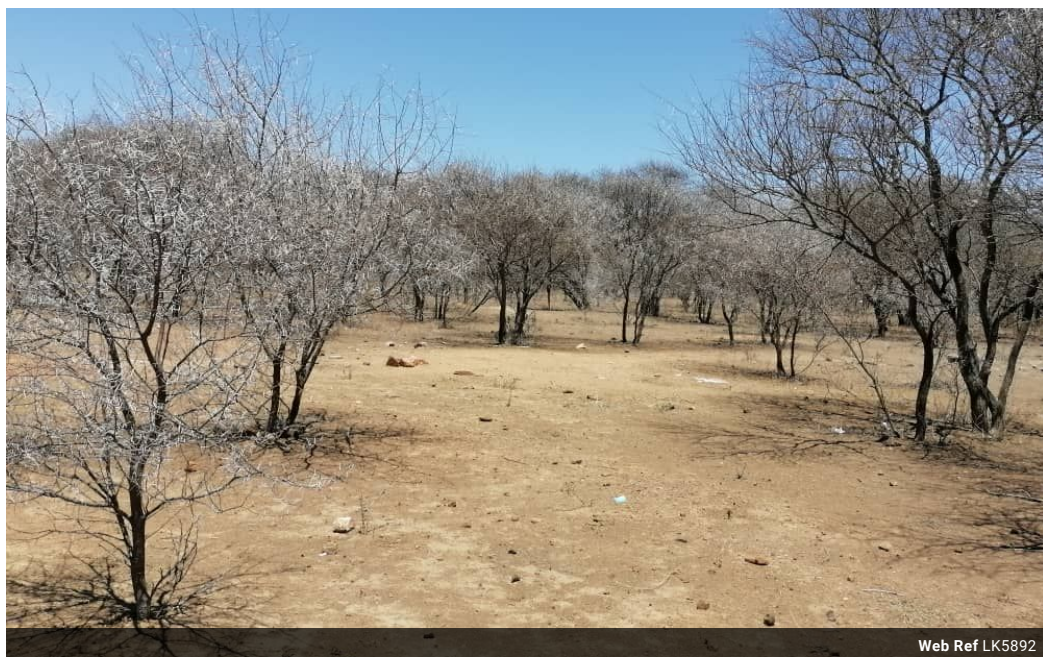

Lebe Kgosidialwa
+267 72 553 786
lebe.kgosidialwa@seeff.com

Palma Mokibe
+267 76 450 393

palma.mokibe@seeff.com

Contact Botswana

267 3939372

Plot 43173 Phakalane, Gaborone
393 9372