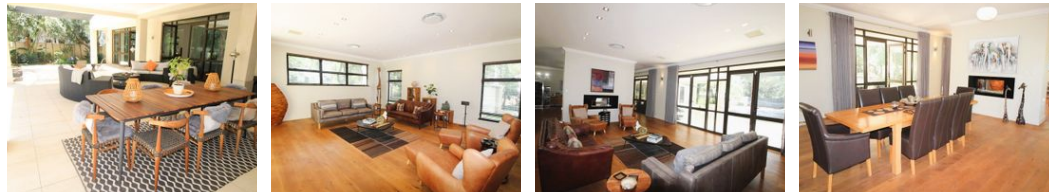

BWP12,000,000

4 4 2

Spacious and Stylish Elegance

MDA5933

This home, located in an idyllic area of the Phakalane Golf Estate, is simply stunning. The layout, features and flow speak to the luxurious feeling of the property. Featuring 4 generous en-suite bedrooms, 3 lounges, open plan kitchen to dining room, a large study and much more, the home is definitely designed for the executive lifestyle. Entertaining is made easy with both indoor and outdoor dining and entertainment spaces with a spectacular veranda overlooking the swimming pool.

The attention to detail and finishes of the home will appeal to a discerning buyer who is looking for a luxurious home. Travertini tiles and solid rosewood finishes are standard throughout.

The home is set in a well-established garden that overlooks the golf course yet is set back enough to ensure privacy and a feeling of seclusion. The...

Features

Pets Allowed Yes

Interior
 Bedrooms 4
 Bathrooms 4
 Kitchens 1
 Recep. Rooms 4
 Studies 1
 Furnished No

Exterior
 Garages 2
 Security Yes
 Dom. Accom. 1
 Pool Yes
 Views False

Sizes
 Floor Size 540m²
 Land Size 1,318m²