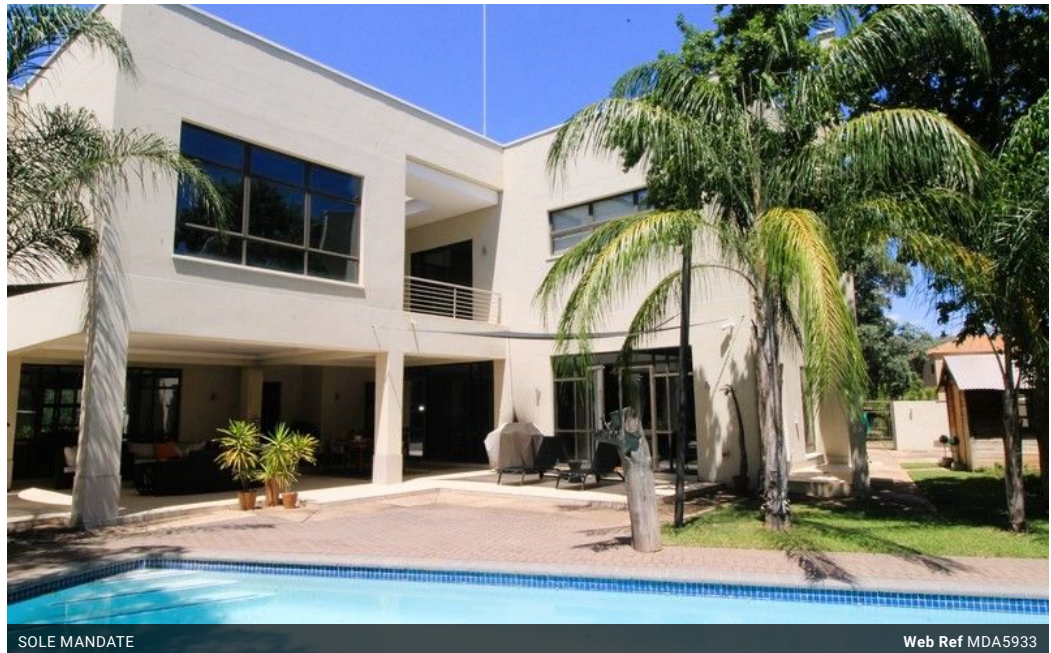

Maria De Angelis
+267 72 469 838
maria.deangelis@seeff.com

Kim Bekker
+267 71 630 755
kim.bekker@seeff.com

Contact Botswana

267 3939372

Plot 43173 Phakalane, Gaborone
393 9372