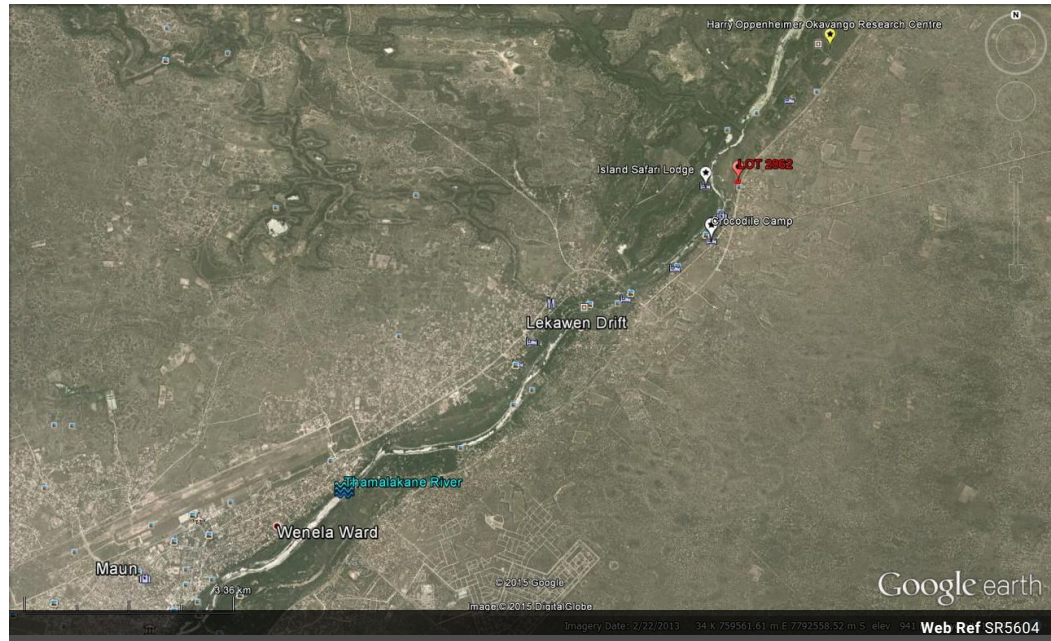

Sego Ramolefhe
+267 77 123 889
segomotso.ramolefhe@seeff.com

Lebe Kgosidialwa
+267 72 553 786
lebe.kgosidialwa@seeff.com

Contact Botswana

267 3939372

Plot 43173 Phakalane, Gaborone
393 9372