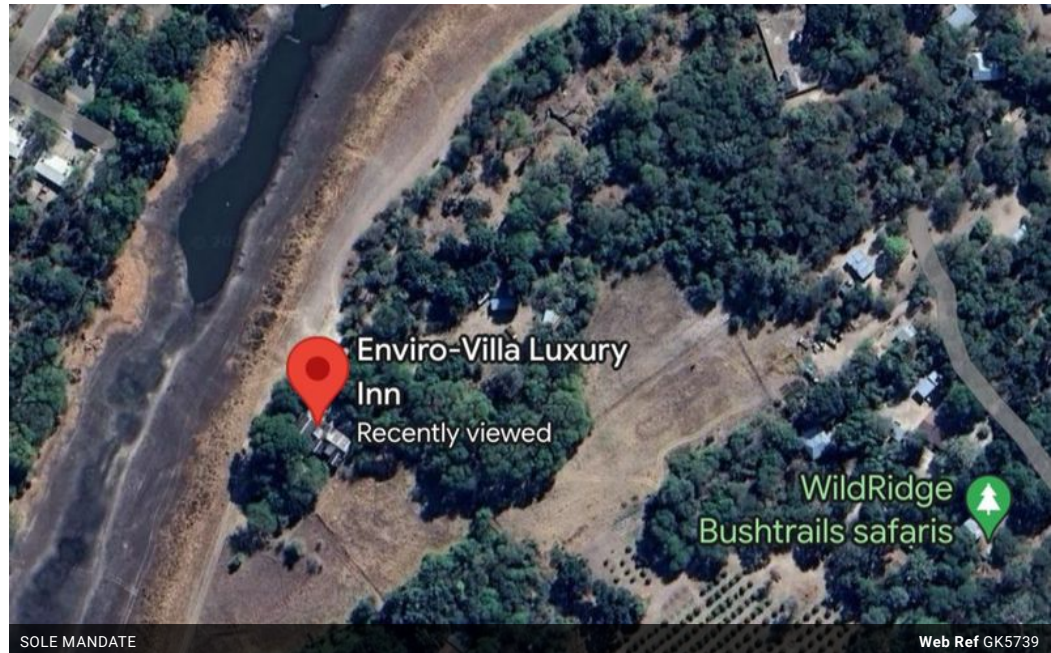

Letso Palai
+267 77 075 986
letso.palai@seeff.com

Contact Botswana

267 3939372

Plot 43173 Phakalane, Gaborone
393 9372

BWP2,750,000

Amazing investment opportunity

GK5739

8 Prime positioned plots in Maun along Boseja Maun Riverside.

1. Multi-residential at 2,426sqm.
2. Residential ranging from 562sqm to 587sqm, there are 4 in total.
3. Agro tourism plot at 3,094sqm.
4. Commercial plots x2 at 1,686sqm plus 1,257sqm.

This total package is only P2,750,000. For more information call any of our agents.