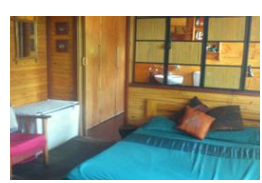

Web Ref KB5127