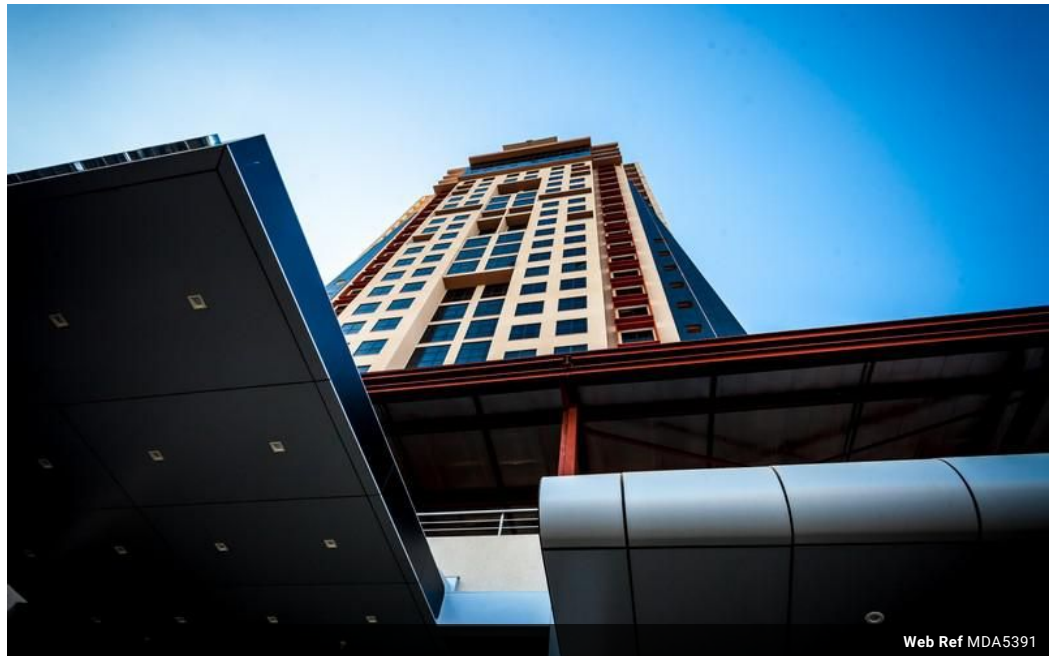

Maria De Angelis
+267 72 469 838
maria.deangelis@seeff.com

Sego Ramolefhe
+267 77 123 889

segomotso.ramolefhe@seeff.com

Contact Botswana

267 3939372

Plot 43173 Phakalane, Gaborone
393 9372

Web Ref MDA5391

BWP17,000 pm

Lease Period 24 months
Annual Escalation -

Availability Immediately

Deposit -

Amazing views of the Gaborone Dam and landscape

MDA5391

Ideal lock up and go. Tastefully decorated, stunning views and spacious. No need for gardeners and water deliveries! Enjoy the lifestyle and all the amenities just downstairs, restaurants, gym, shops, schools, cinemas and more. Levies approximately P1,500.00 monthly.

Clients are welcome to call any Seeff agent to assist with their Property enquiries.

Features

Interior

Bedrooms	1
Bathrooms	1
Kitchens	1
Recep. Rooms	2
Furnished	Yes

Exterior

Carports / Parkings	1
Security	Yes
Pool	No
Views	True