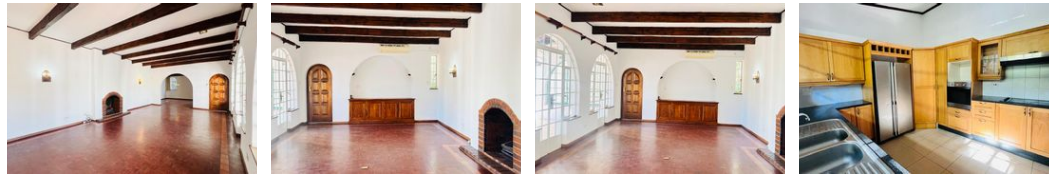

Web Ref SR5808

BWP28,000 pm

Lease Period 24 months
Annual Escalation -

Availability Immediately

Deposit -

3 2

Charming Italian-Style Home Near Presidential Residence

SR5808

Nestled in close proximity to the prestigious presidential residence, this exquisite Italian-styled home offers a perfect blend of elegance and comfort. The property is adorned with a refreshing front garden featuring high-rise trees, providing a serene and picturesque setting.

The main house boasts three bedrooms, including a luxurious master ensuite. A sunroom with a separate entrance enhances the living space, offering a cozy retreat bathed in natural light. The spacious lounge area, complete with a fireplace, is perfect for relaxing and entertaining. Large, arched windows infuse the home with a beautiful ancient charm, offering a stunning view of the swimming pool area, which is accessible from all sides of the house.

The dining area seamlessly leads to a fully equipped kitchen, designed to meet all your culinary...

Features

Pets Allowed	Yes		
Interior		Exterior	
Bedrooms	3	Carports / Parkings	2
Bathrooms	2	Security	Yes
Kitchens	1	Dom. Accom.	1
Recep. Rooms	2	Pool	Yes
Furnished	No	Views	False