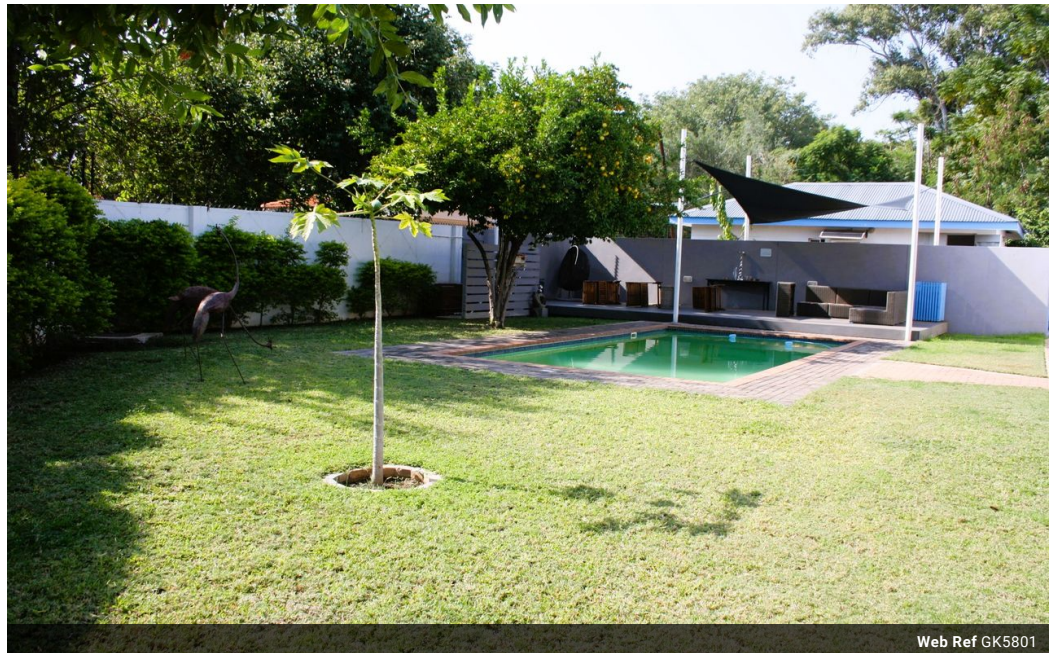

Letso Palai
+267 77 075 986
letso.palai@seeff.com

Sego Ramolefhe
+267 77 123 889

segomotso.ramolefhe@seeff.com

Contact Botswana

267 3939372

Plot 43173 Phakalane, Gaborone
393 9372

BWP21,550 pm

Lease Period 12 months
Annual Escalation -

Availability Immediately

Deposit -

1 1

Modern Living with Private Outdoor Space in a Tranquil Setting

GK5801

Indulge in the best of both worlds with this contemporary studio apartment, featuring a well-appointed interior that seamlessly flows into a serene outdoor space, providing the perfect escape from the hustle and bustle of city life.

Rent includes:

- Water
- Wifi
- Power
- Gas
- Levy
- Daily cleaning

Clients are welcome to call any Seeff agent to assist with their Property enquiries.

Features

Interior		Exterior	
Bedrooms	1	Security	Yes
Bathrooms	1	Pool	Yes
Kitchens	1	Views	False
Recep. Rooms	2		
Furnished	Yes