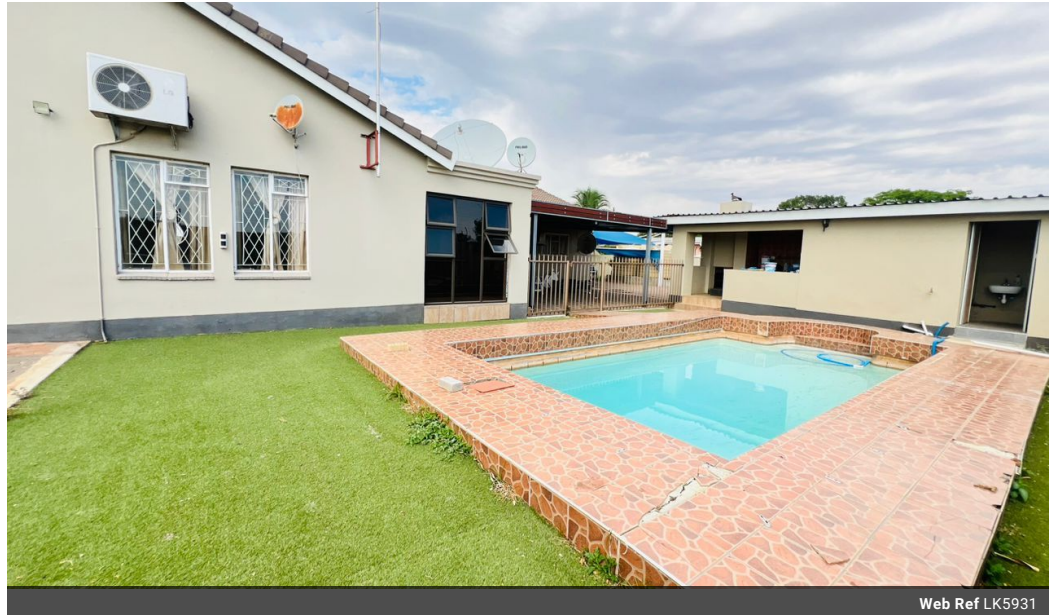

Lebe Kgosidialwa
+267 72 553 786
lebe.kgosidialwa@seeff.com

Sego Ramolefhe
+267 77 123 889

segomotso.ramolefhe@seeff.com

Contact Botswana

267 3939372

Plot 43173 Phakalane, Gaborone
393 9372