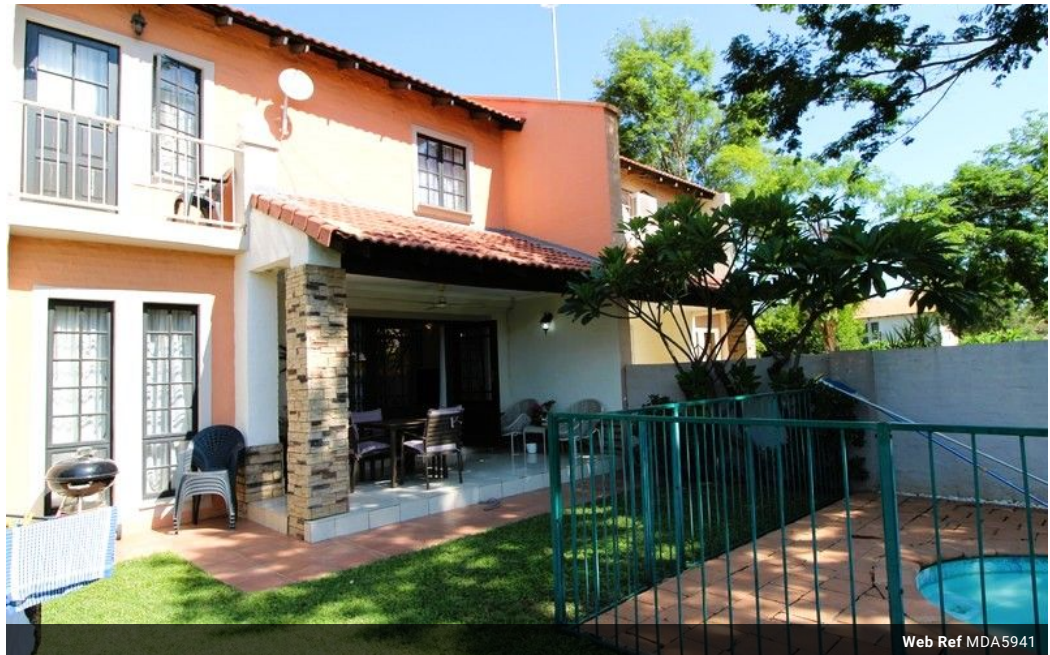

Web Ref MDA5941

BWP17,500 pm

Lease Period 24 months
Annual Escalation -

Availability 01 Jun 2025 Deposit -

3 2 1

Lovely home

MDA5941

A great rental option, walking distance to Game City. The estate is great, the townhouse is family friendly and offers all a family needs with ample garden space. Can rent unfurnished at P17,500 or fully furnished at P20,000.