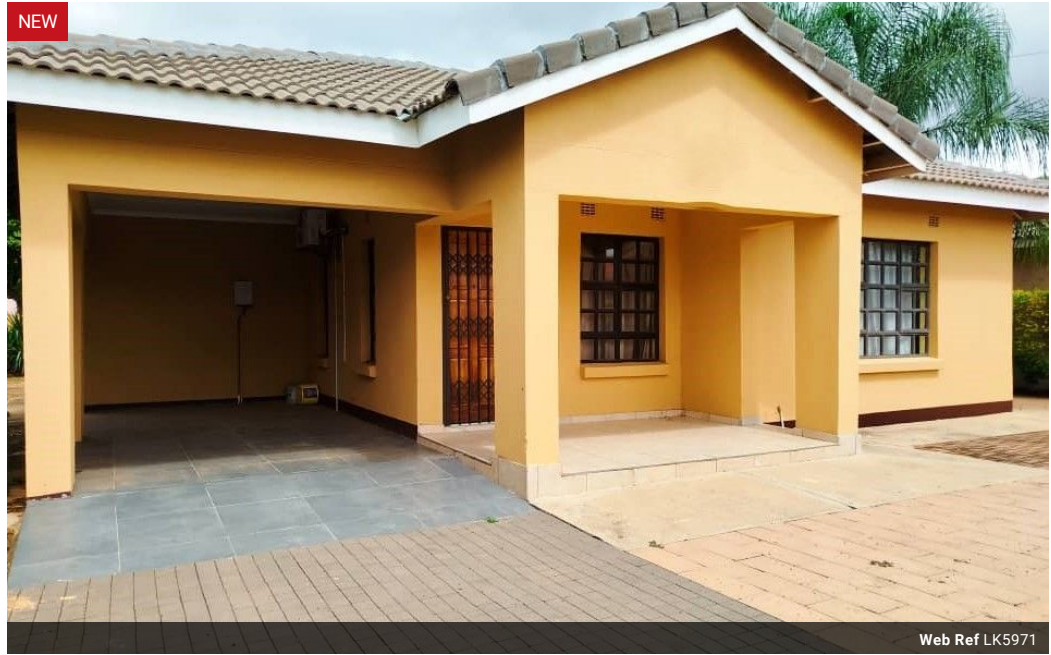

Plot 43173 Phakalane, Gaborone
 393 9372

Web Ref LK5971

BWP8,000 pm

Lease Period 24 months
 Annual Escalation -

Availability Immediately

Deposit -

2 2 1

Lovely House for Rent in Phakalane

LK5971

A lovely and well-maintained house available for rent in Phakalane.

This home features: Two bedrooms (one ensuite), Common bathroom, Open-plan lounge and dining area, Fully fitted kitchen, and Carport.