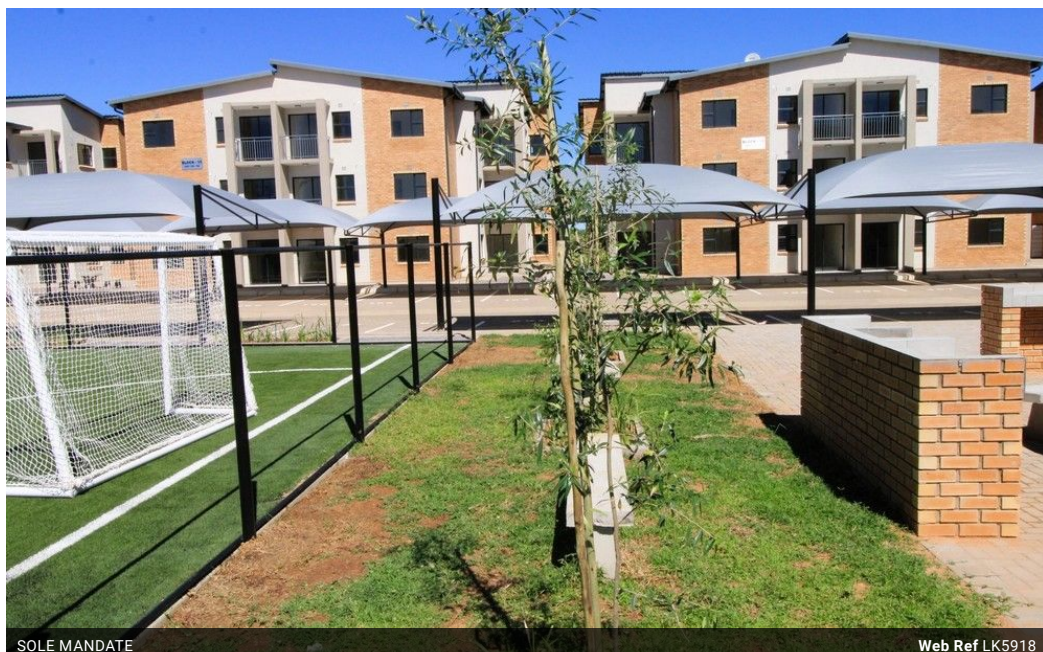

Lebe Kgosidialwa
+267 72 553 786
lebe.kgosidialwa@seeff.com

Palma Mokibe
+267 76 450 393

palma.mokibe@seeff.com

Contact Botswana

267 3939372

Plot 43173 Phakalane, Gaborone
393 9372

SOLE MANDATE

Web Ref LK5918

BWP4,750 pm

Lease Period 24 months
Annual Escalation -

Availability Immediately

Deposit -

2 1

Two-Bedroom Apartment for Rent in Seriti Estate, Mmopane

LK5918

This modern two-bedroom apartment is located in the sought-after Seriti Estate. The estate offers a range of amenities including a common pool, clubhouse, braai area, mini soccer pitch, volleyball court, and a kids' play area. Ideal for families and professionals seeking a comfortable lifestyle.

Features

Interior

Bedrooms	2
Bathrooms	1
Kitchens	1
Recep. Rooms	1
Furnished	No

Exterior

Carports / Parkings	1
Security	Yes
Pool	Yes
Views	False